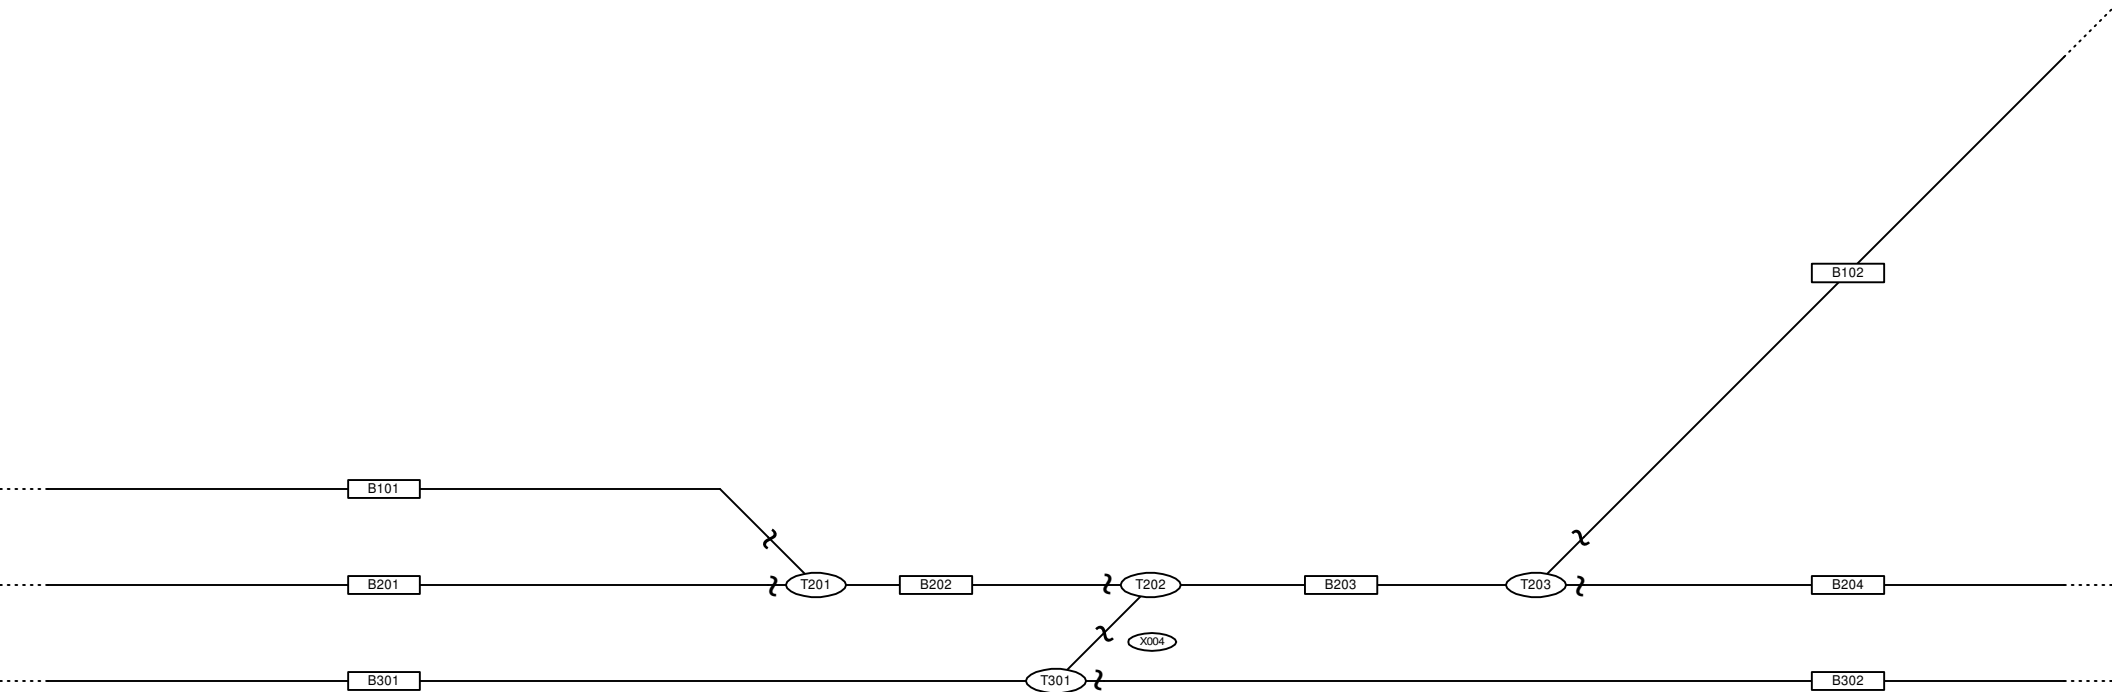

Hornell Model Railroad Club Depot Layout Schematic 2010-03-07

E ← → W

Hornell Model Railroad Club
Depot Layout Schematic 2010-03-07

E ← → W

Hornell Model Railroad Club Depot Layout Schematic 2010-03-07

E ← → W

Hornell Model Railroad Club Depot Layout Schematic 2010-03-07

E ← → W

Hornell Model Railroad Club Depot Layout Schematic 2010-03-07

E ← → W