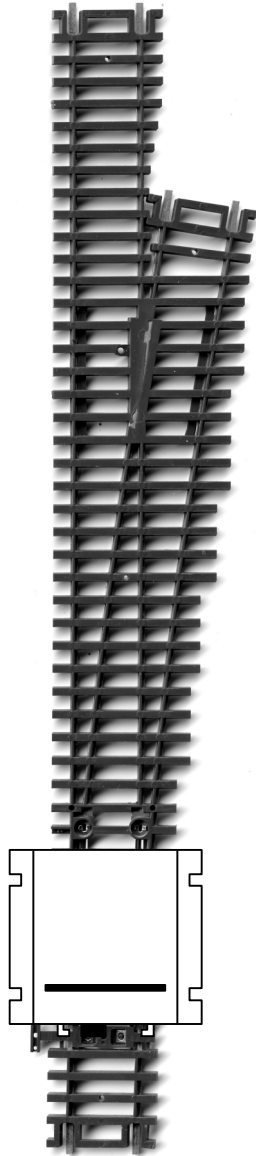

Hornell Model Railroad Club - Depot Layout Left Hand Turnout Wiring

Normal

Reverse

Normal

Reverse