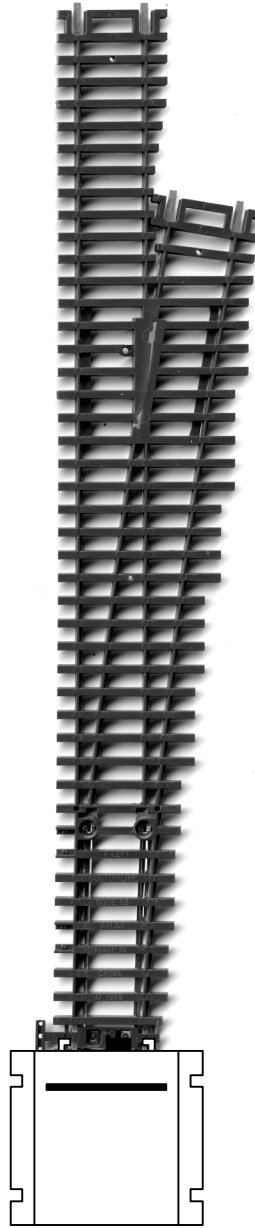

Hornell Model Railroad Club - Depot Layout Left Hand Turnout Wiring

Normal

Reverse

Normal

Reverse