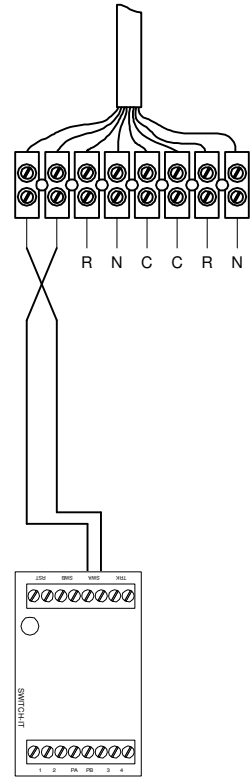

Hornell Model Railroad Club - Depot Layout Left Hand Turnout Wiring

Normal

Reverse

Normal

Reverse