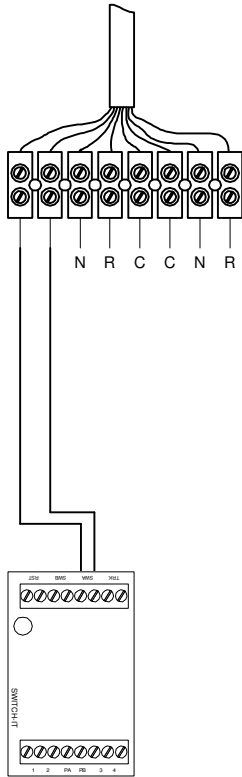

Hornell Model Railroad Club - Depot Layout Left Hand Turnout Wiring

Normal

Reverse

Normal

Reverse