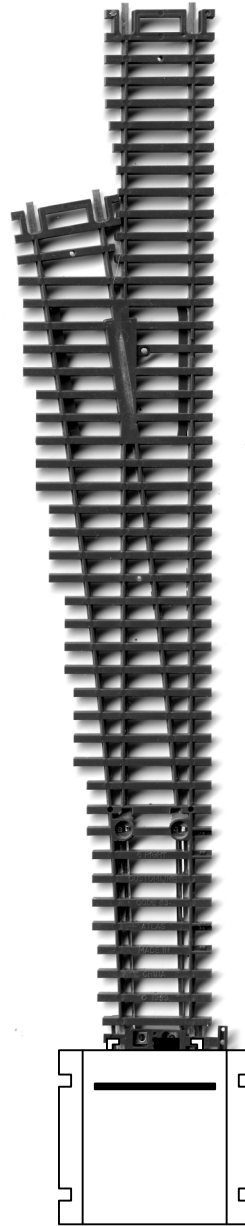

# Hornell Model Railroad Club - Depot Layout Right Hand Turnout Wiring

Normal

Reverse

Normal

Reverse