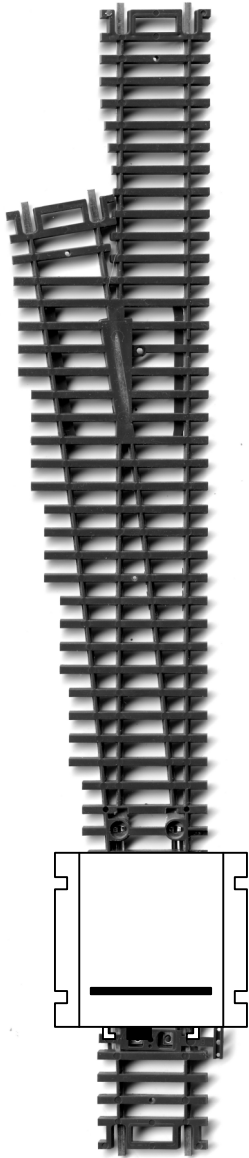

# Hornell Model Railroad Club - Depot Layout Right Hand Turnout Wiring

Normal

Reverse

Normal

Reverse