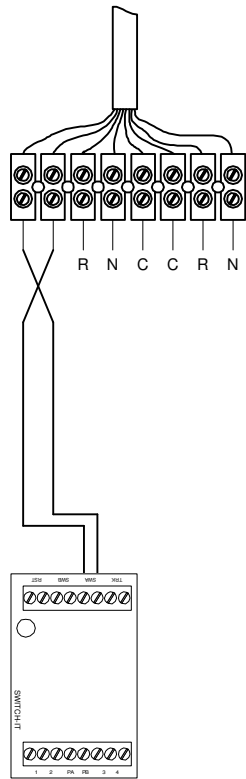

# Hornell Model Railroad Club - Depot Layout Right Hand Turnout Wiring

Normal

Reverse

Normal

Reverse