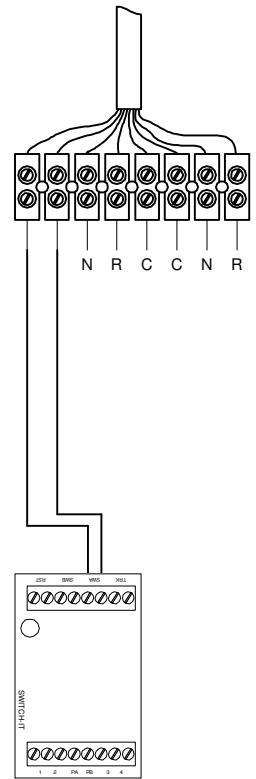

# Hornell Model Railroad Club - Depot Layout Right Hand Turnout Wiring

Normal

Reverse

Normal

Reverse