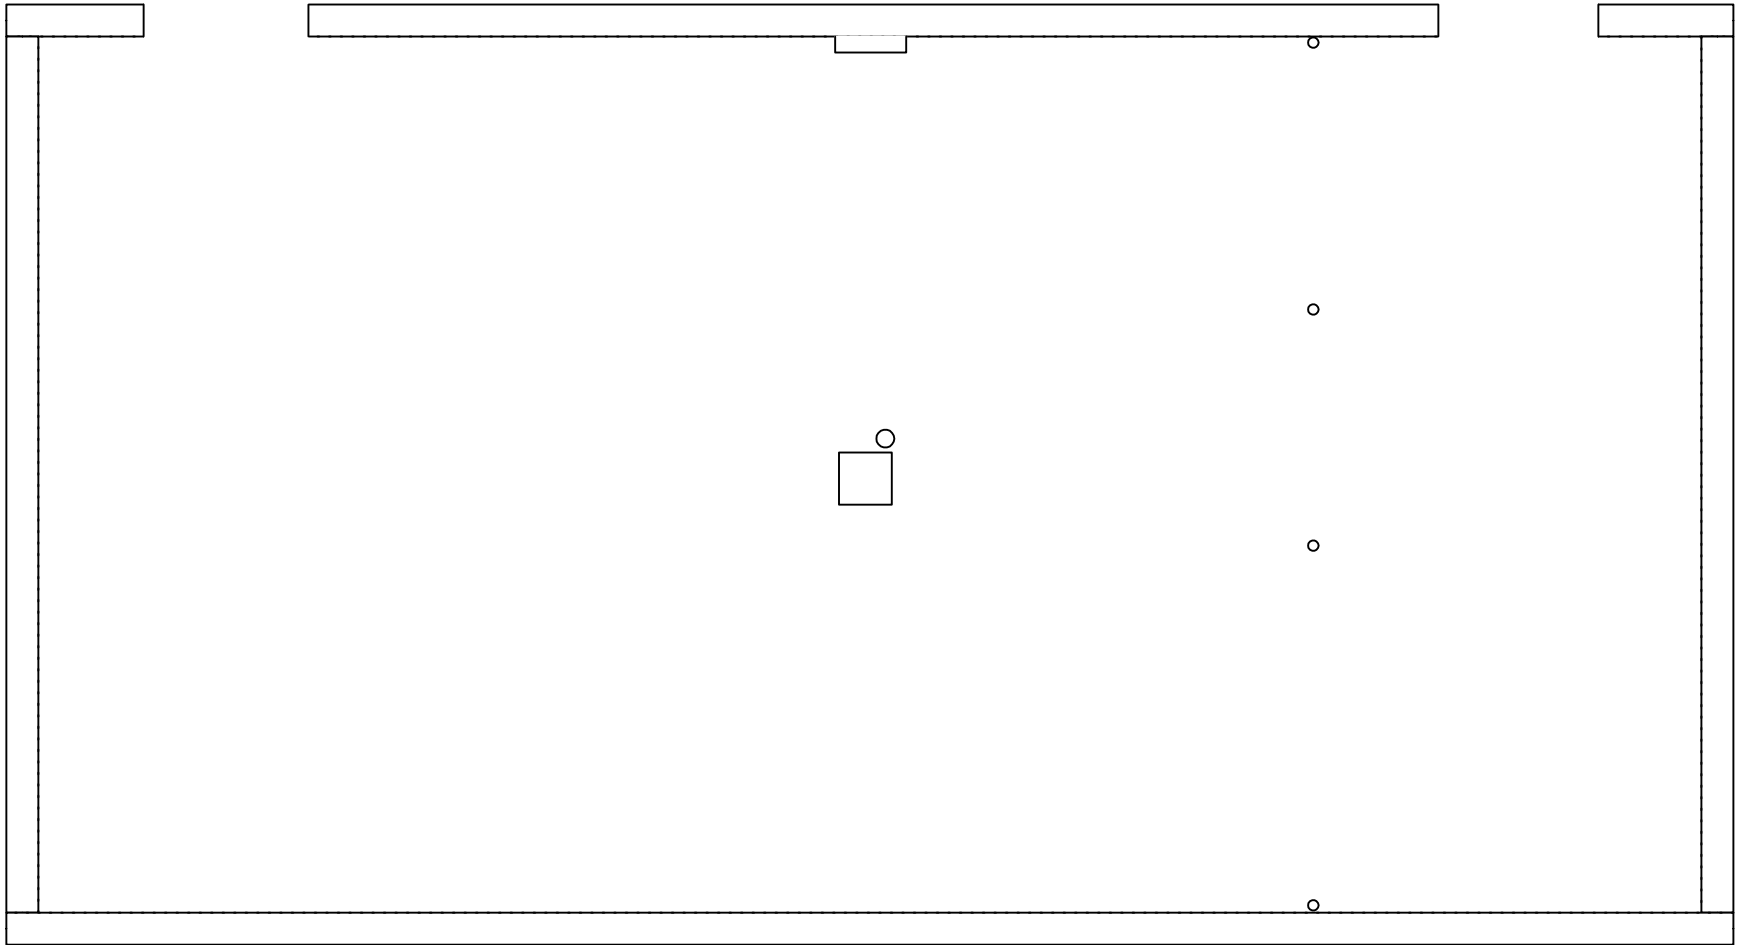

# Hornell Model Railroad Club Layout Room

Scale: 1/4" = 1' - 0"

DNW - 3/25/2004

Scale: 1/4" = 1' - 0"

DNW - 3/25/2004