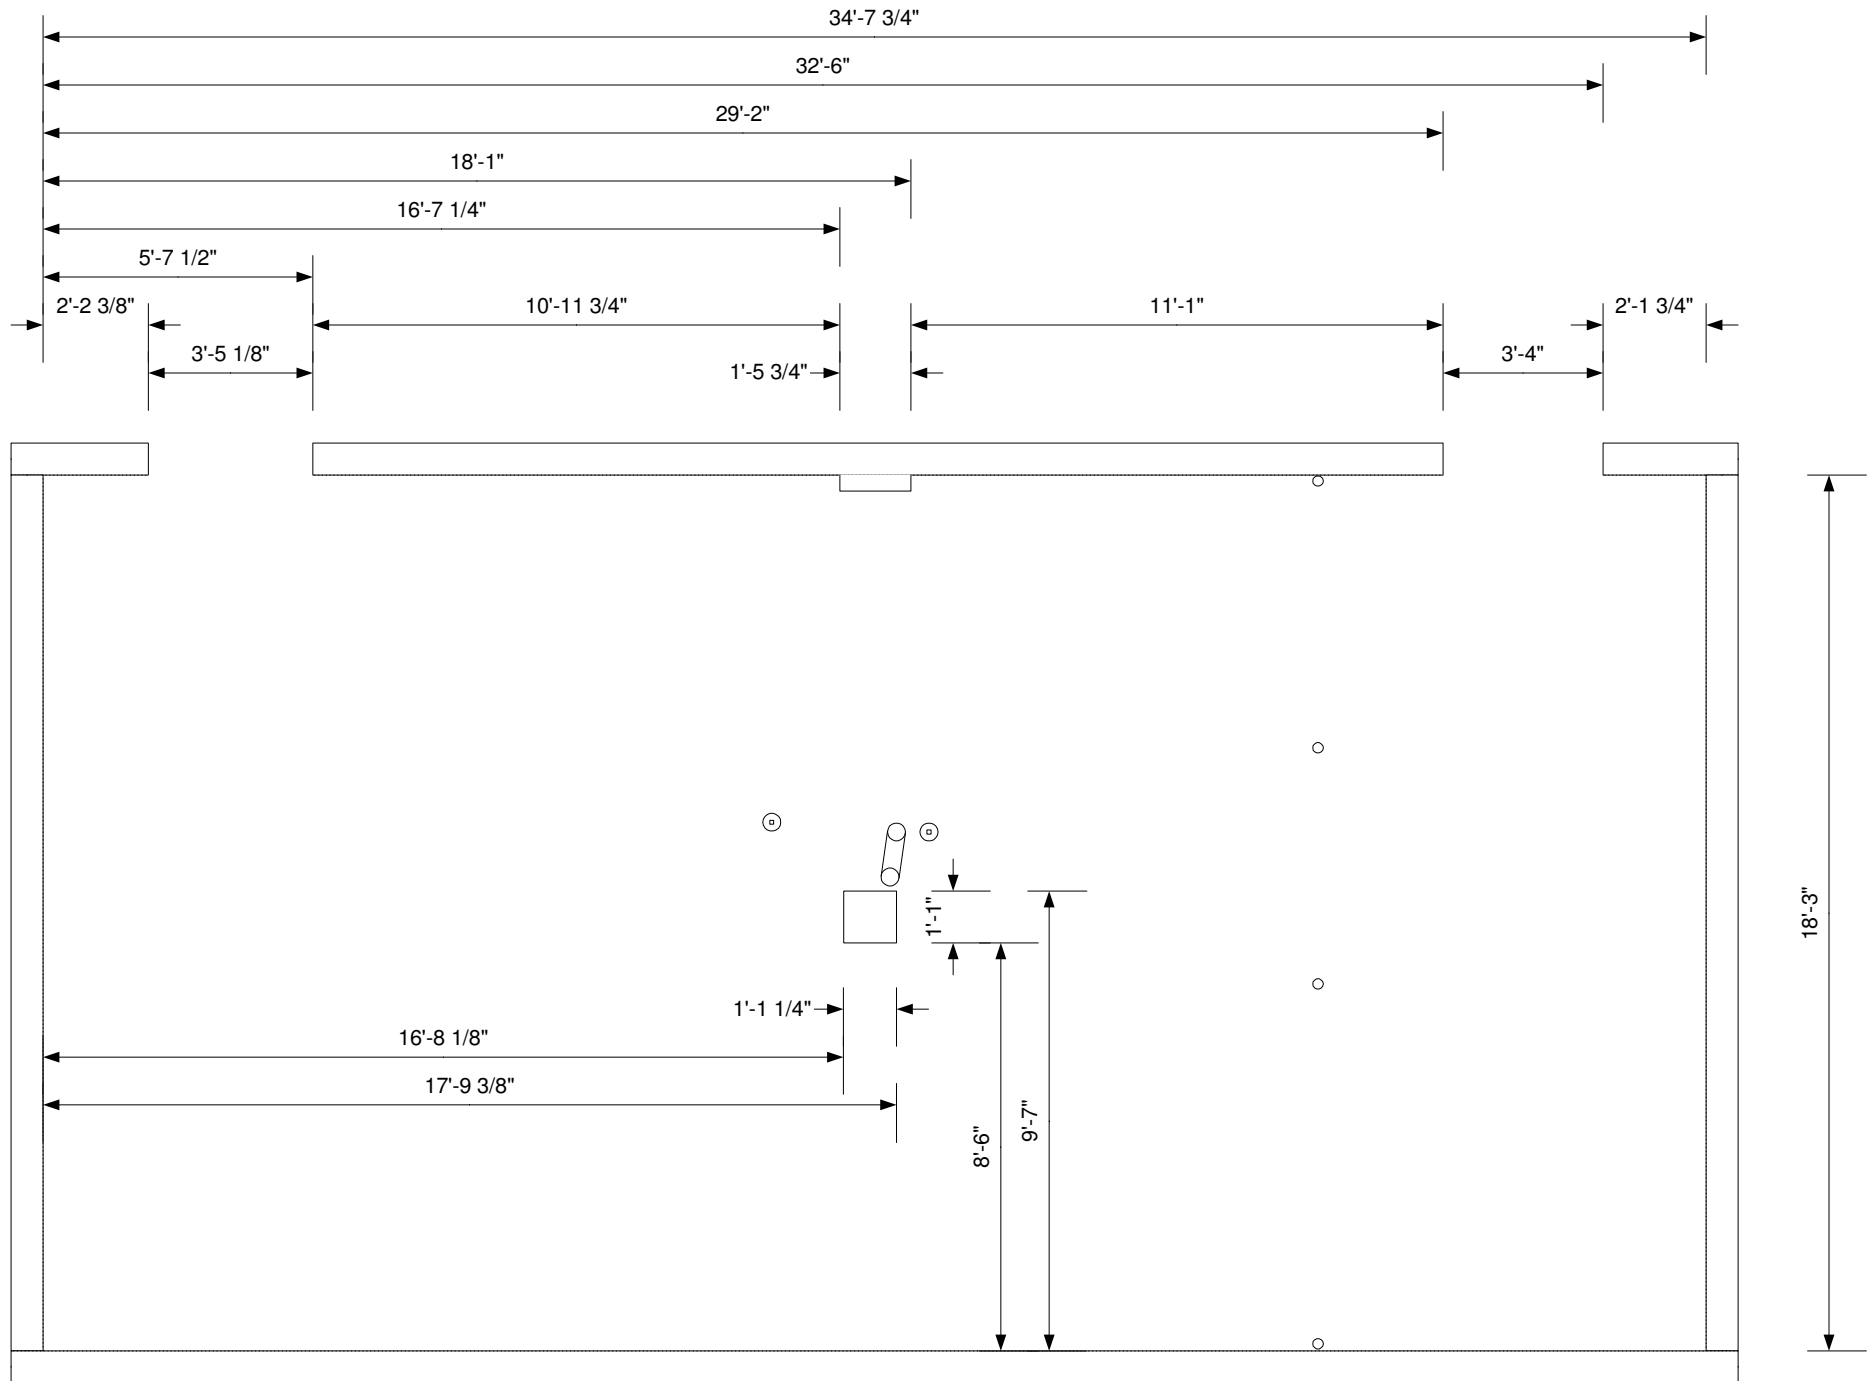

# Hornell Model Railroad Club Layout Room

Scale: 1/4" = 1' - 0"

DNW - 3/25/2004

Scale: 1/4" = 1' - 0"

DNW - 3/25/2004